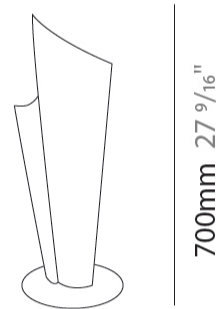

PROJECT
TYPE
SPECIFIER
QUANTITY
DATE

VELA PORTABLE

D64057-

base number   Finish
Options

1. To build a product code in our configurator select the specify button on the base model # product page
2. To build a manual product code on this datasheet choose from the options listed below in blue font and add the suffix to the base model #

GENERAL

Series: Vela
Partner: Linea Zero
Division: Design
Installation: Portable
Product Type: Table
Mounting Location: Table

PHYSICAL

Shape: Abstract
Diameter (mm): 270
Diameter (in): 10 ⁵/₈
Height (mm): 700
Height (in): 27 ⁹/₁₆
Diffuser: Polilux™ Shade - See Finish Options
Fixture Finish: WHI / SIL / NGD / COP / PKM
Fixture Material: Polilux™/ Metal holder
Primary Material: Non-Static Polilux

ELECTRICAL

Number of Lamps: 1
Lamp Type: LED Retrofit
Bulb Included: Bulb Not Included
Max. Wattage Per Lamp (W): 7
Lamp Base: E26
Input Voltage (V): 120
Upon Request: 277Vac / GU24

LED

OPTICAL

RATINGS AND CERTIFICATIONS

Certified By: Certified for North American Standards
IP rating: IP20

Ø270mm 10 ⁵/₈"